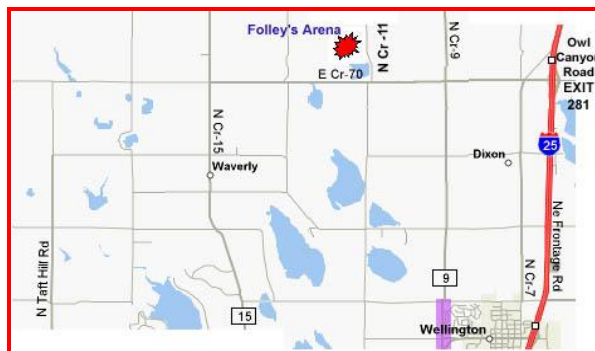

## LOCATION

RMSC Shows/Events take place at Folley's Arena. Take CR70/Owl Canyon (I-25 exit 281) to CR11. Turn north and continue to arena on left.